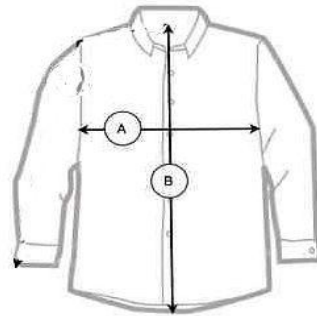

Size chart from XS to L

AGE	XS	S	M	L
CHEST Ax2 (cm)	97	112	117	127
LENGTH B (cm)	78	80	81	83

How we measure

The image shown here is for illustrative purpose only, it does not correspond to the real item on sale